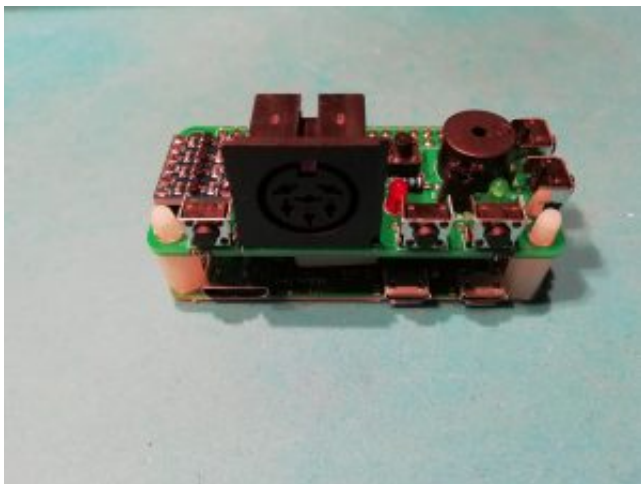

---

Download

[Commodore Tape Drive Emulator On A Raspberry Pi](#)

[Commodore Tape Drive Emulator On A Raspberry Pi](#)

Download

---

... Commodore 64 emulator using the Raspberry Pi Zero and Combian ... disk images or mount disk images to the virtual floppy or tape drives.. Commodore Tape Drive Emulator #piday #raspberrypi @Raspberry\_Pi #TapePi. RhinoDevel on GitHub shared the CBM Tape Pi “Use a Raspberry Pi as ...

6.1 available with direct LOAD/SAVE from/to Raspberry Pi's SD card! CBM Tape Pi is a bare-metal solution to emulate a tape drive (Datassette) attached to a 1980's Commodore machine. You can use it with a C64, CBM/PET, VIC20, etc. to the (LOAD'ing) Commodore machine.. If you have a Raspberry Pi, an LED, a few resistors, an NPN transistor and some jumper wires laying around, you'll be ready to emulate those .... Pull that Raspberry Pi out of the drawer and fire up the soldering iron ... project is to produce a perfect emulator for the original Commodore 1541 drive, ... author of the Arduino-based C64 tape emulator, for inspiration and to ...

### [Paragon Hard Disk Manager 16.18.6 WinPE ISO](#)

0 Commodore Tape Drive Emulator On A Raspberry Pi. From hackaday.com 1 hour ago in Blogs. We imagine most of the people reading Hackaday have an old ... [Pet Society Bot 2011 Free Download](#)

---

hide report. 100% Upvoted. Log in or sign up to leave a .... It is a tape drive (datassette) emulator based on a Raspberry Pi for Commodore computers. The Pi is attached to a Commodore machine (C64, .... We imagine most of the people reading Hackaday have an old Raspberry Pi or two laying around. It's somewhat less likely you've still got an 8-bit Commodore .... Imaginamos que la mayoría de las personas que leen Hackaday tienen un viejo Raspberry Pi o dos por ahí. Es algo menos probable que ... 3d2ef5c2b0 [Quick Settings Pro – Toggle Flashlight 3.8 APK \[Paid\] \[Full\]](#)