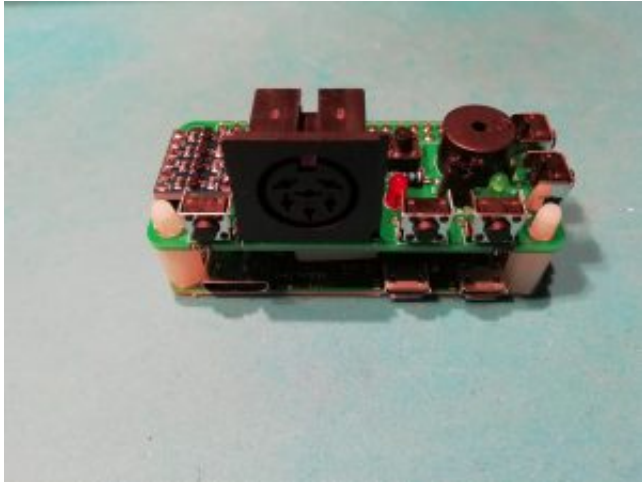

---

Download

[Commodore Tape Drive Emulator On A Raspberry Pi](#)

[Commodore Tape Drive Emulator On A Raspberry Pi](#)

Download

---

... Commodore 64 emulator using the Raspberry Pi Zero and Combian ... disk images or mount disk images to the virtual floppy or tape drives.. Commodore Tape Drive Emulator #piday #raspberrypi @Raspberry\_Pi #TapePi. RhinoDevel on GitHub shared the CBM Tape Pi “Use a Raspberry Pi as ...

6.1 available with direct LOAD/SAVE from/to Raspberry Pi's SD card! CBM Tape Pi is a bare-metal solution to emulate a tape drive (Datassette) attached to a 1980's Commodore machine. You can use it with a C64, CBM/PET, VIC20, etc. to the (LOAD'ing) Commodore machine.. If you have a Raspberry Pi, an LED, a few resistors, an NPN transistor and some jumper wires laying around, you'll be ready to emulate those .... Pull that Raspberry Pi out of the drawer and fire up the soldering iron ... project is to produce a perfect emulator for the original Commodore 1541 drive, ... author of the Arduino-based C64 tape emulator, for inspiration and to ...

### [Paragon Hard Disk Manager 16.18.6 WinPE ISO](#)

0 Commodore Tape Drive Emulator On A Raspberry Pi. From hackaday.com 1 hour ago in Blogs. We imagine most of the people reading Hackaday have an old ... [Pet Society Bot 2011 Free Download](#)

---

hide report. 100% Upvoted. Log in or sign up to leave a .... It is a tape drive (datassette) emulator based on a Raspberry Pi for Commodore computers. The Pi is attached to a Commodore machine (C64, .... We imagine most of the people reading Hackaday have an old Raspberry Pi or two laying around. It's somewhat less likely you've still got an 8-bit Commodore .... Imaginamos que la mayoría de las personas que leen Hackaday tienen un viejo Raspberry Pi o dos por ahí. Es algo menos probable que ... 3d2ef5c2b0 [Quick Settings Pro – Toggle Flashlight 3.8 APK \[Paid\] \[Full\]](#)